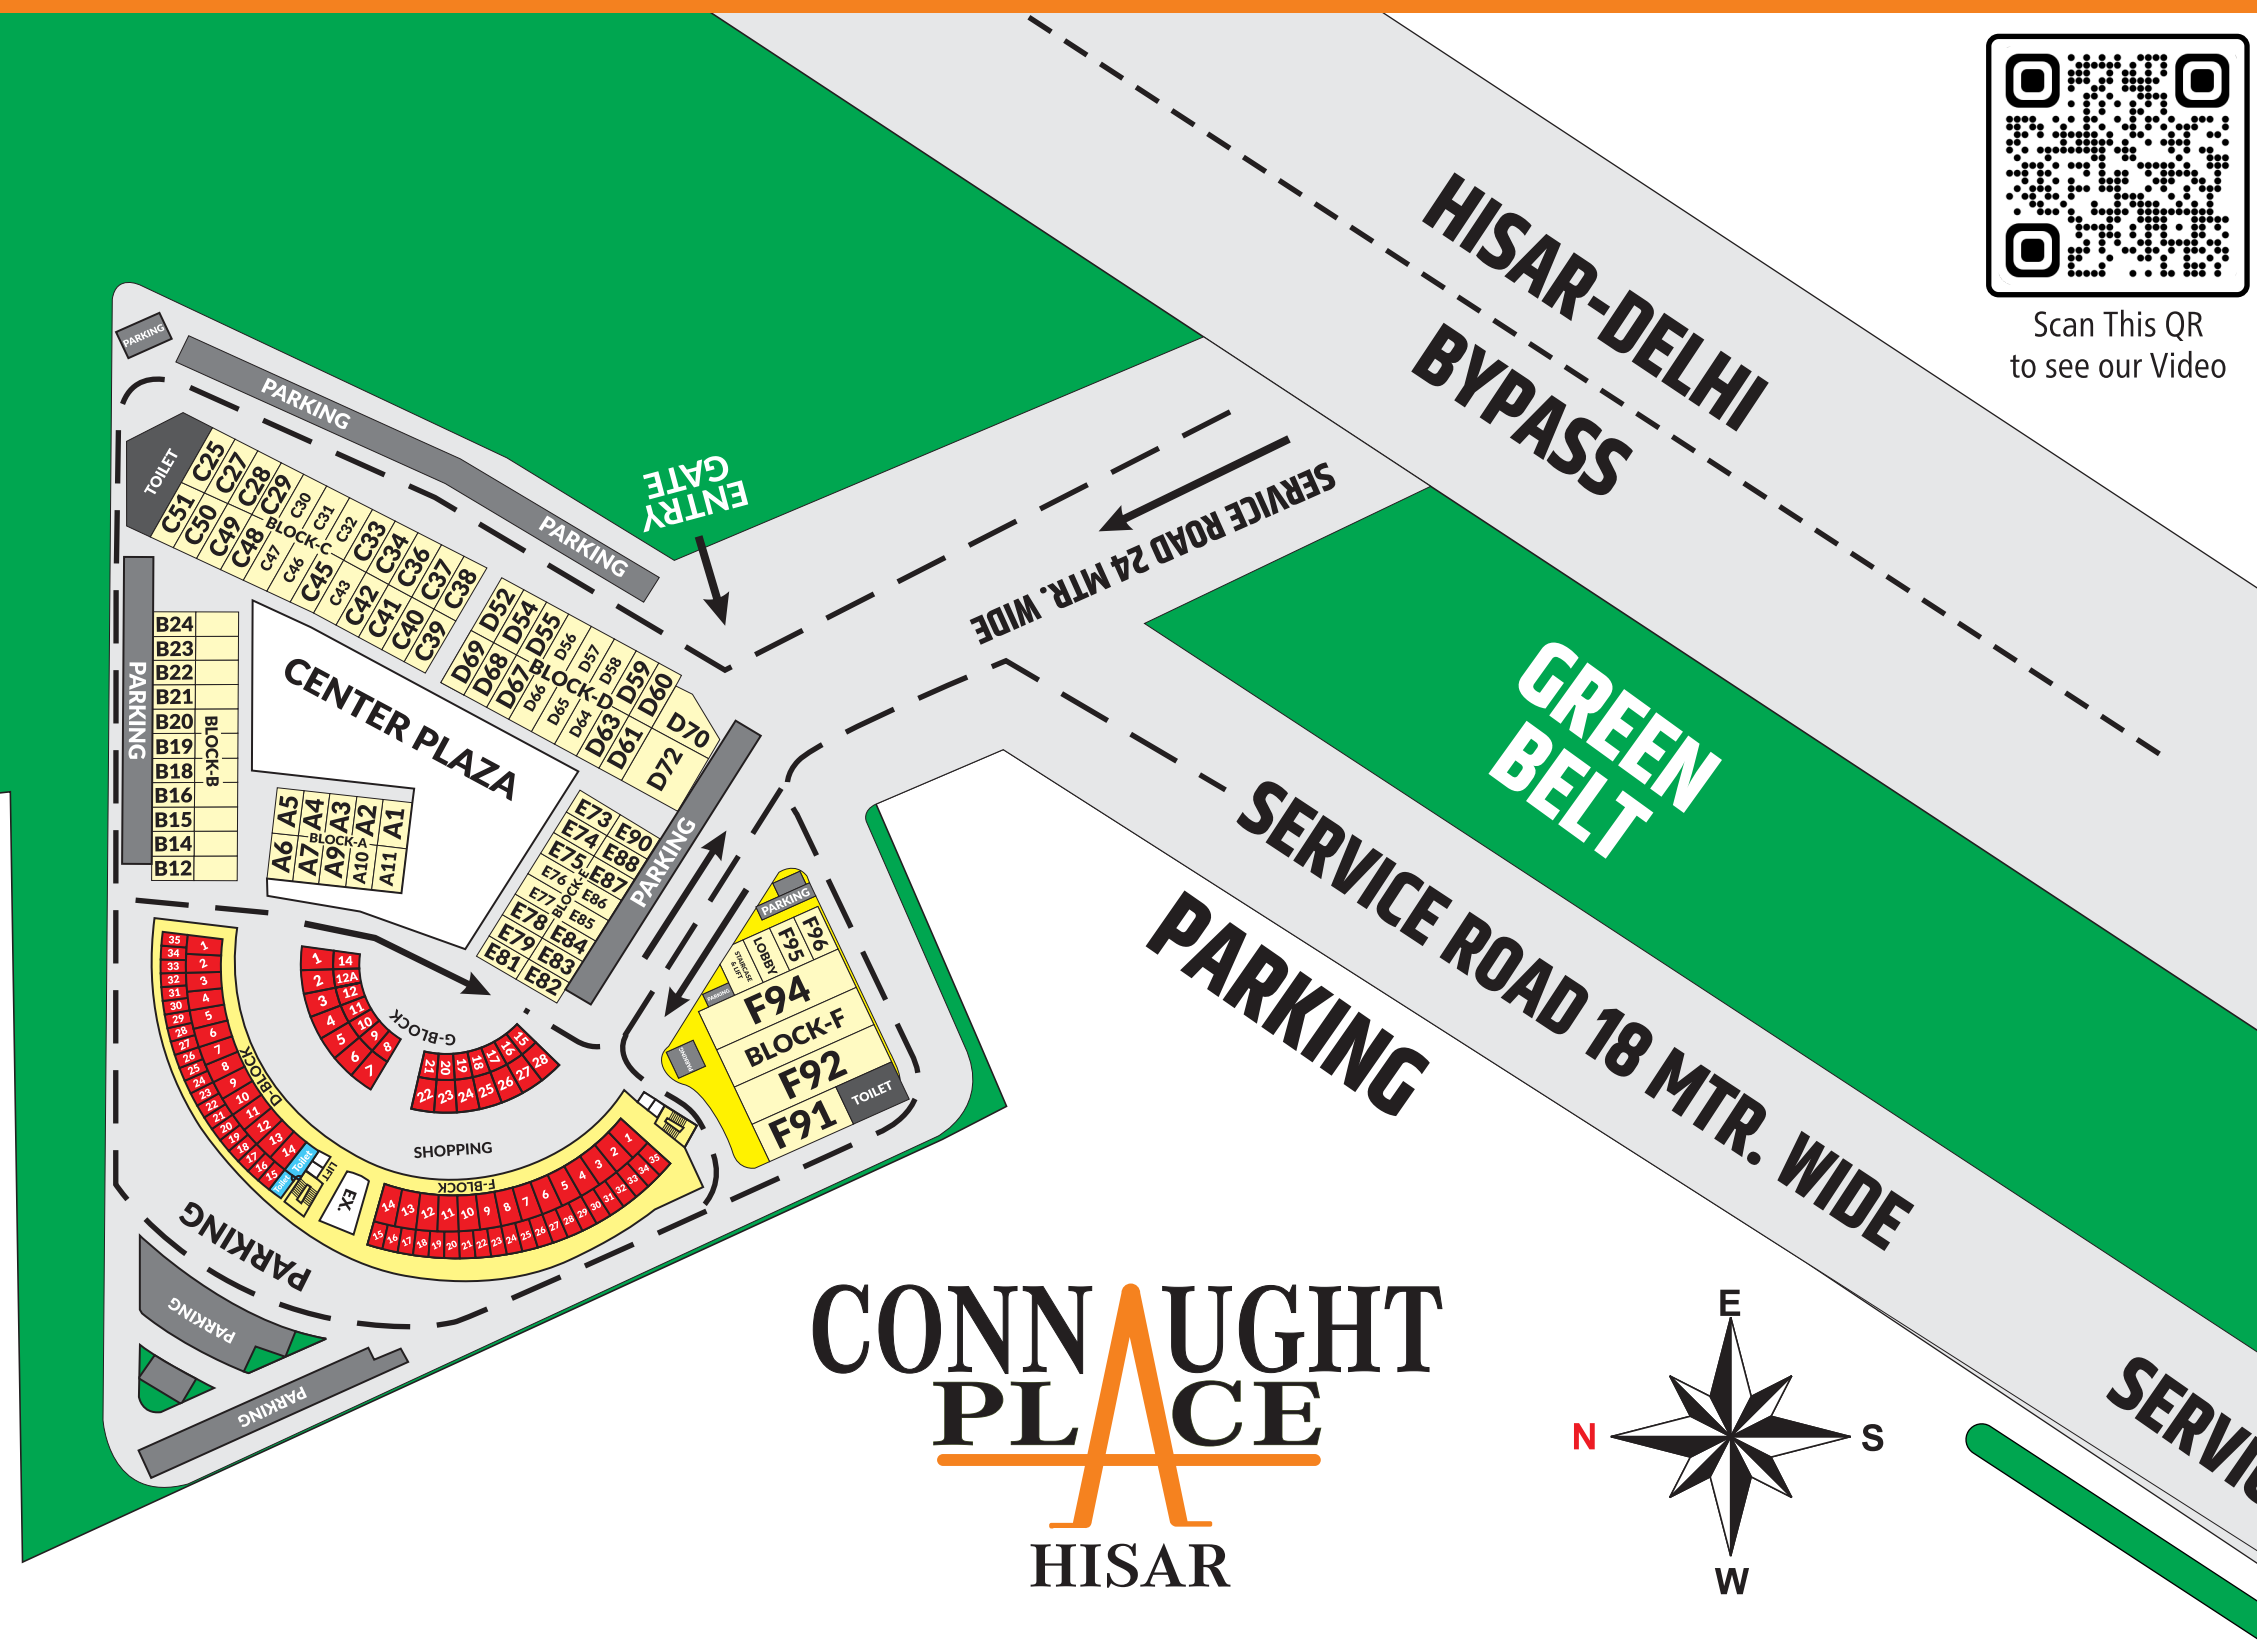

 250+ Retail Shops	 Big Anchor Store	 Grocery Store	 24x7 Gym
 Sky Bar & Lounge	 Kids Zone	 3 Screen Multiplex with Gold Class Screen	 Food Court
 Ample Parking Space	 CCTV Camera	 All LED Lights in The Place	 Swimming Pool

CONNAUGHT PLACE HISAR

Hisar's Biggest and only organized Retail Destination
Along with one of the biggest Kids Zone, with Gold Cinematic Lobby,
Sky Bar & Lounge and Big Anchor Store

Site Office:
Connaught Place, NH-10, Delhi Bypass Road,
Sector-25, Hisar - 125001, Haryana, (M) +91 92155 66510

Scan This QR to see our Video

Coming Soon

Famous Food Courts in 22K Sq. Ft. Area

JAKHAL

RAILWAY LINE

HISAR

CONNUGHT PLACE HISAR

LAY OUT PLAN OF SECTOR-25 (COMMERCIAL SECTOR) AT HISAR

(कमल आवासीय को रोज)

CONNUGHT PLACE
AT HISAR